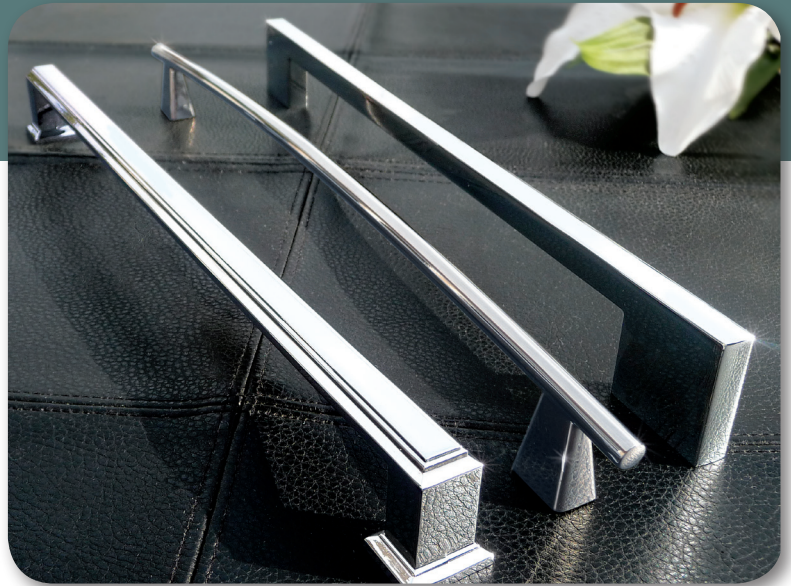

*Sutton Place, Fulcrum and Thin Square Successi collections
in new oversized pulls*

FOR IMMEDIATE RELEASE:

HAUTE HARDWARE IS SIZING UP!

Atlas is now offering popular styles in extra large sizes.

(Los Angeles, CA. March 7, 2011) For those working on a home design project it's all about getting the right-sized hardware. Atlas Homewares acknowledges this and continues to evolve their line of pulls to now include the previously hard-to-find 12" pulls. The look today is contemporary and decorative hardware looks best when understated and coordinated. And now there's a size for every application!

The universal 288MM center-to-center now joins many of the popular Atlas Collections. Each pull features options for coordinating knobs and regular sized pulls to complete the look, so, go ahead and dress up your refrigerator and appliances with stylish new pulls from Atlas.

Collections now featuring the new pulls include: Sutton Place in finishes of Venetian Bronze, Brushed Nickel, Polished Chrome, Polished Nickel; Fulcrum in finishes of Black, Brushed Nickel, Polished Chrome; and the Thin Square Successi in finishes of Black, Brushed Nickel, Polished Chrome.